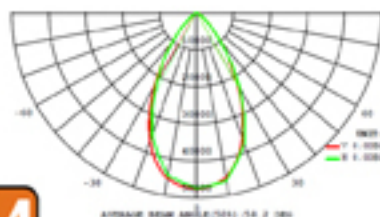

MT2 - Y		Technical Data
Min. dimensions (mm) Length x Width x Height		1250 x 1060 x 1890
Max. dimensions (mm) Length x Width x Height		1460 x 1400 x 5200
Dry weight (kg)		315
Generator model available		P4500
Engine model		(Yanmar L70N)
Avg. sound pressure	dB(A)@ 7m	68
Total running time (h)	@75% PRP	16
Lifting system	M:Manual / H:Hydraulic	M
Wind speed resistance (km/h)		80
Lamps power (W)		4 x 240
Lamps type		G4 LED
Total lumen (Lm)		139200
Illuminated area (m ²)		2500
Alternator		4.1/220/50*
CEE outlet socket		32/220/50*
Schuko outlet socket		16/220/50*
Tank capacity (liters)		18

enquiry@averasia.com
www.averasia.com

Scan QR code
for a sales enquiry

Beam Angle: 60°
Lumen output: 147 lm/W

G4
240

Beam Angle: 60°

Dimensions:
405x398x106 mm

Without driver:
405x398x85 mm

Supply wattage:
240W @ 48 Vdc